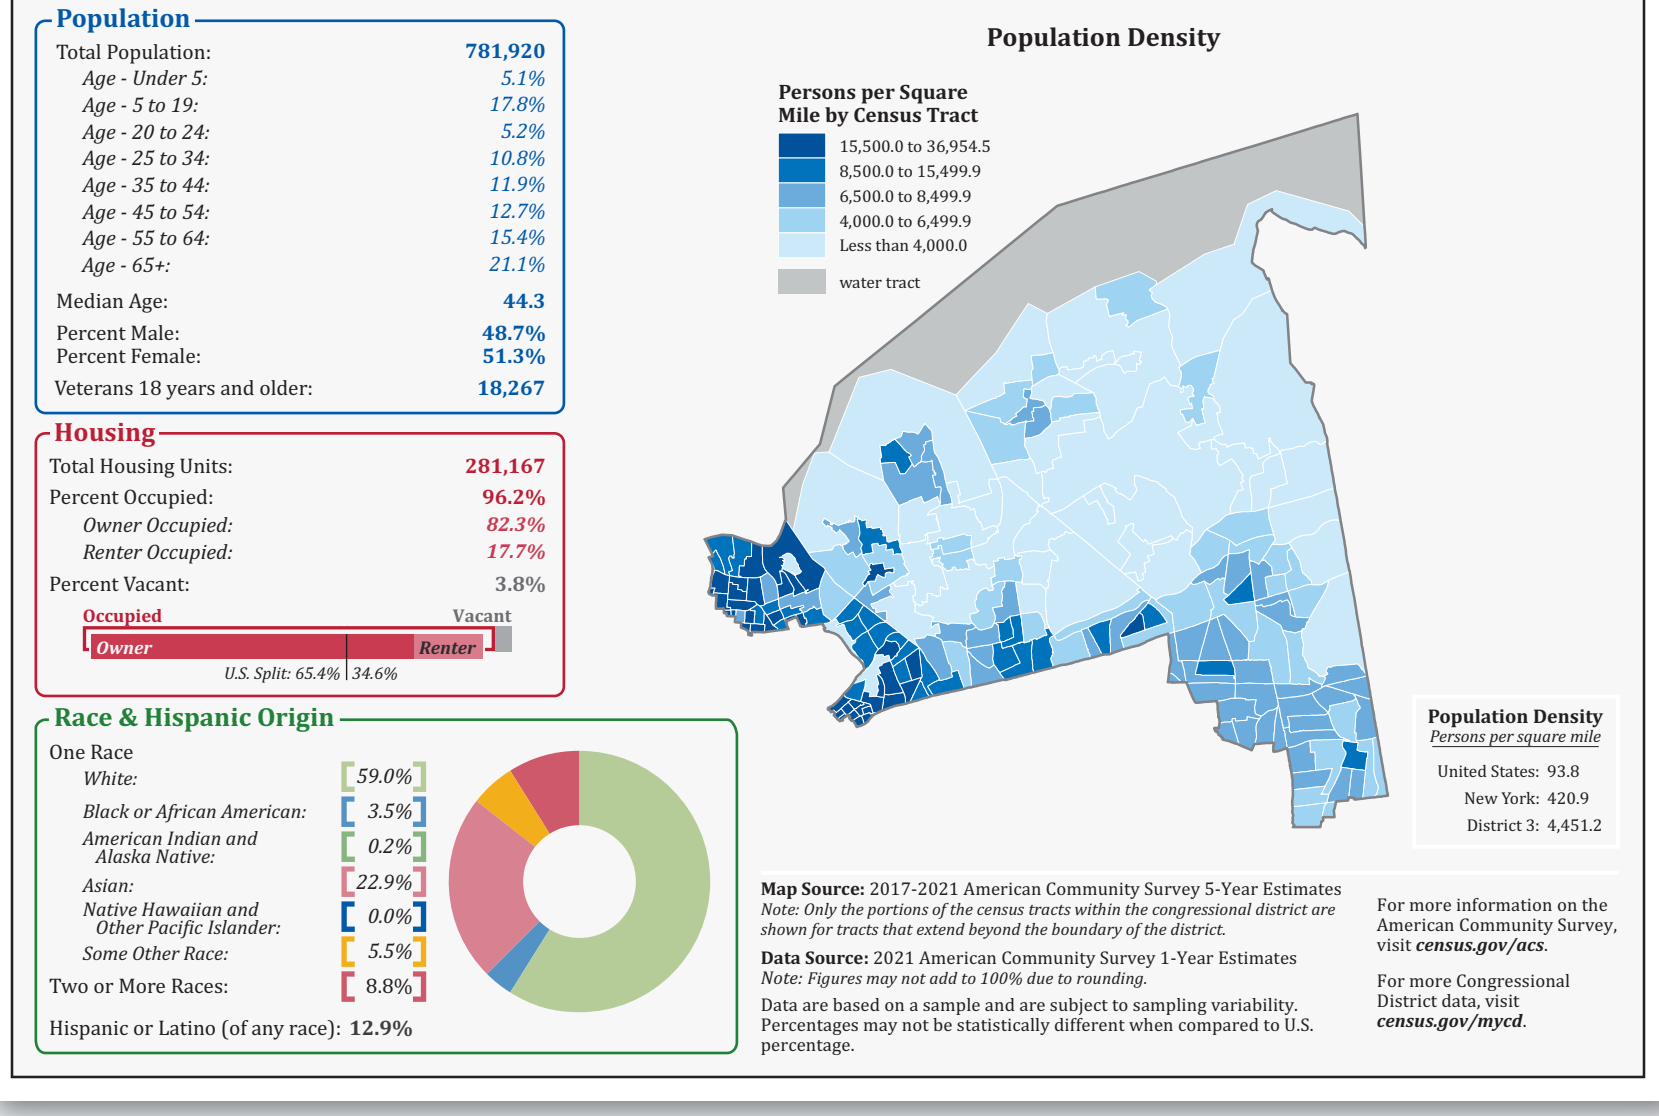

Congressional District 3 Profile