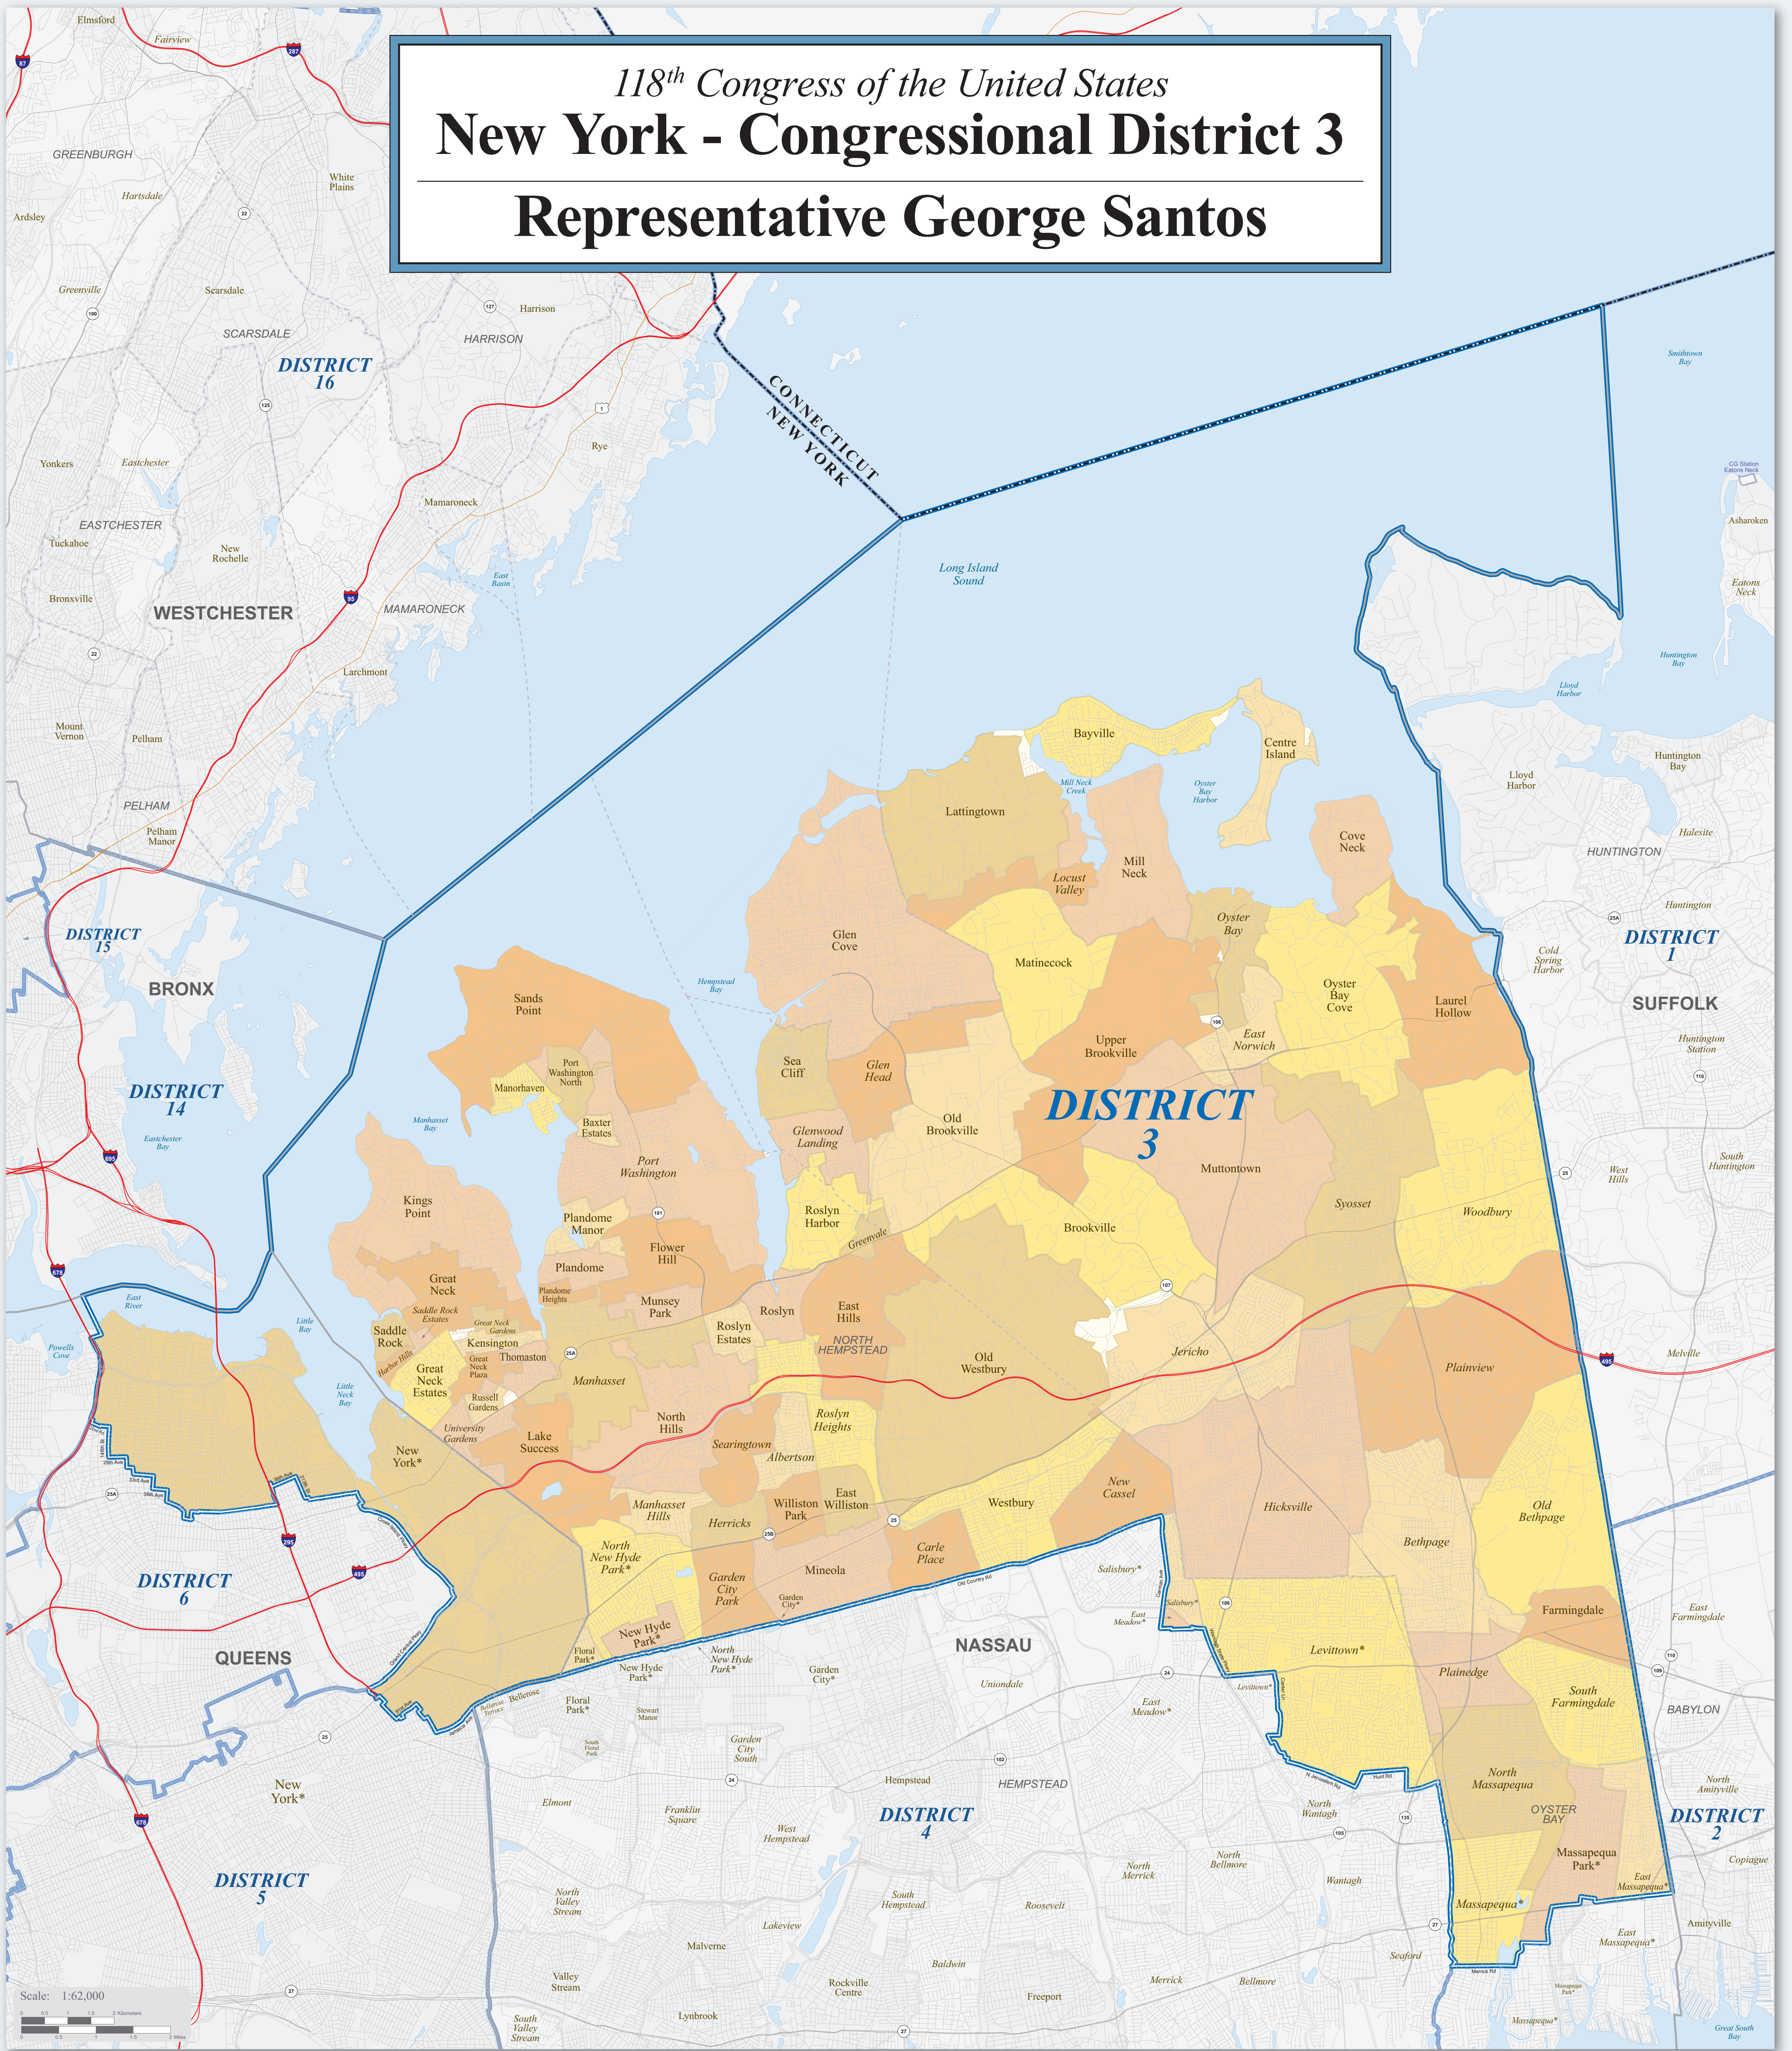

118th Congress of the United States

New York - Congressional District 3

Representative George Santos